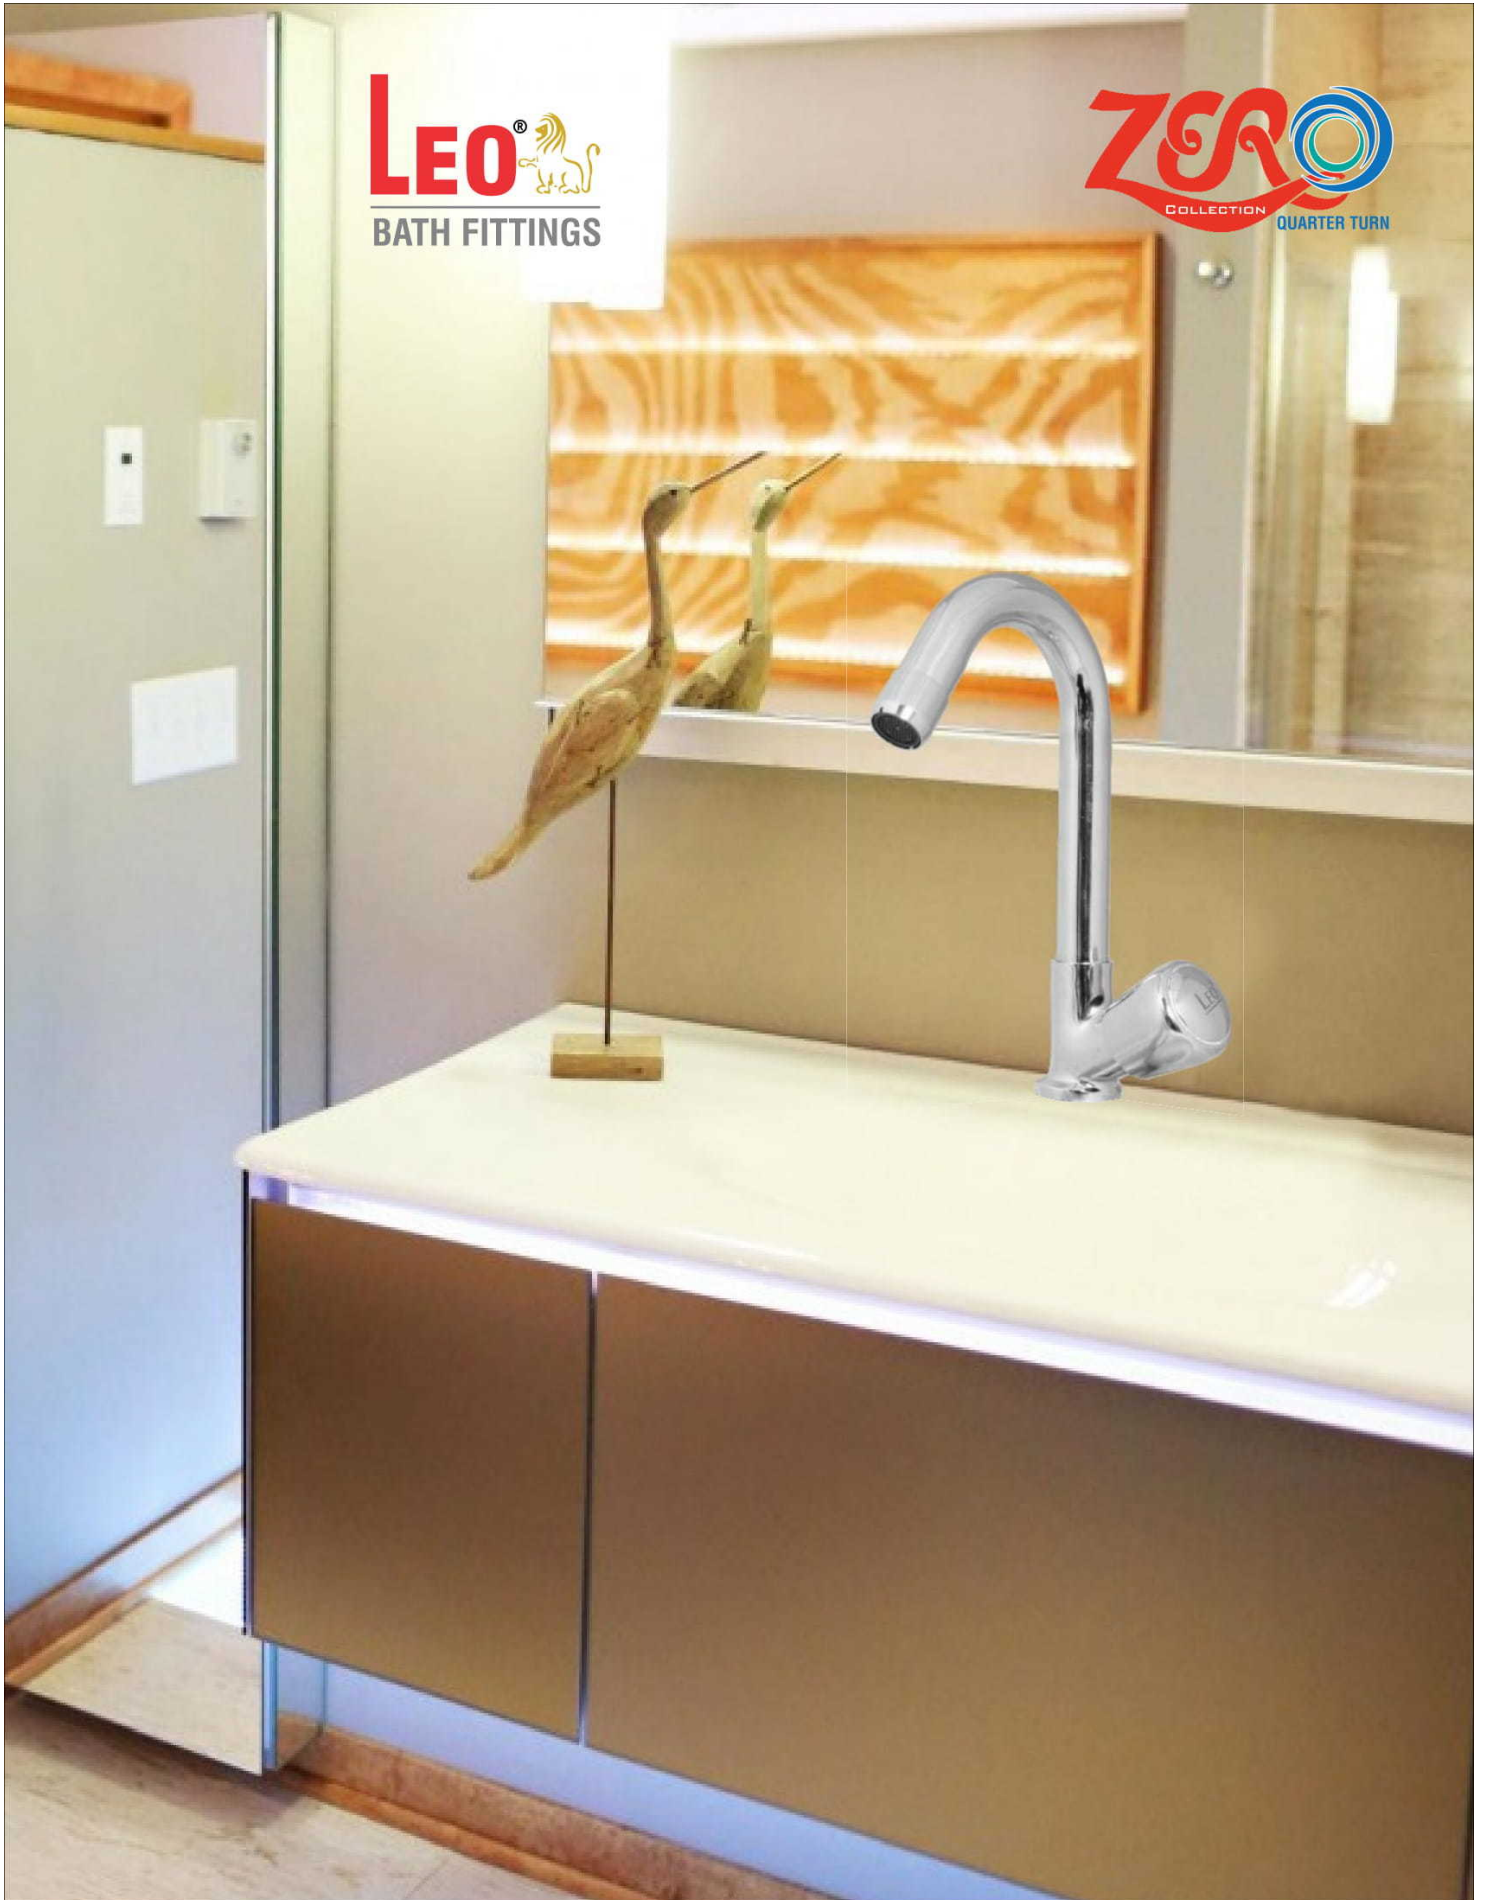

LEO®
BATH FITTINGS

ZERO
COLLECTION
QUARTER TURN