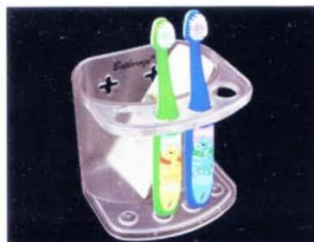

ABS SERIES

LAB-101
Wave
Corner Set of 3 Pcs

LAB-102 Jumbo Corner Set of 3 Pcs.

LAB-103 Soap Dish Rectangular

LAB-104 Soap Dish oval

LAB-105 Soap Dish Double

LAB-106 2-in-1

LAB-107 3-in-1

LAB-108 4-in-1

LAB-109 Multi User

LAB-110 5-in-1

LAB-111 Oval Shelf

LAB-112 20" Shelf with Tumbler

LAB-113 Shelf Rectangular Size : 12", 15", 18"

LAB-116 Multi Shelf

LAB-117 Set Top Box Stand