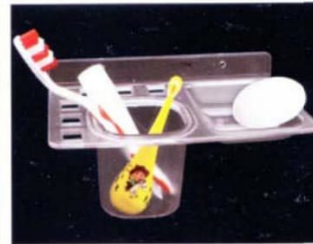

ABS SERIES

LAB-101
Wave
Corner Set of 3 Pcs

LAB-102 Jumbo Corner Set of 3 Pcs.

LAB-103 Soap Dish Rectangular

LAB-104 Soap Dish oval

LAB-105 Soap Dish Double

LAB-106 2-in-1

LAB-107 3-in-1

LAB-108 4-in-1

LAB-109 Multi User

LAB-110 5-in-1

LAB-111 Oval Shelf

LAB-112 20" Shelf with Tumbler

LAB-113 Shelf Rectangular Size : 12", 15", 18"

LAB-116 Multi Shelf

LAB-117 Set Top Box Stand