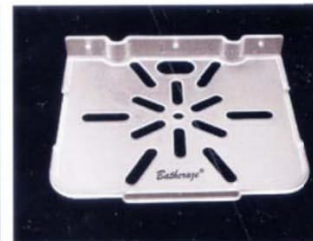

ABS SERIES

LAB-101
Wave
Corner Set of 3 Pcs

LAB-102 Jumbo Corner Set of 3 Pcs.

LAB-103 Soap Dish Rectangular

LAB-104 Soap Dish oval

LAB-105 Soap Dish Double

LAB-106 2-in-1

LAB-107 3-in-1

LAB-108 4-in-1

LAB-109 Multi User

LAB-110 5-in-1

LAB-111 Oval Shelf

LAB-112 20" Shelf with Tumbler

LAB-113 Shelf Rectangular Size : 12", 15", 18"

LAB-116 Multi Shelf

LAB-117 Set Top Box Stand