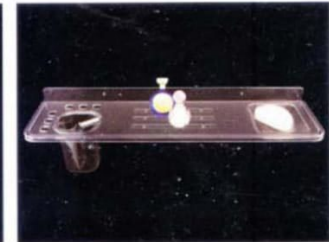

ABS SERIES

LAB-101
Wave
Corner Set of 3 Pcs

LAB-102 Jumbo Corner Set of 3 Pcs.

LAB-103 Soap Dish Rectangular

LAB-104 Soap Dish oval

LAB-105 Soap Dish Double

LAB-106 2-in-1

LAB-107 3-in-1

LAB-108 4-in-1

LAB-109 Multi User

LAB-110 5-in-1

LAB-111 Oval Shelf

LAB-112 20" Shelf with Tumbler

LAB-113 Shelf Rectangular Size : 12", 15", 18"

LAB-116 Multi Shelf

LAB-117 Set Top Box Stand