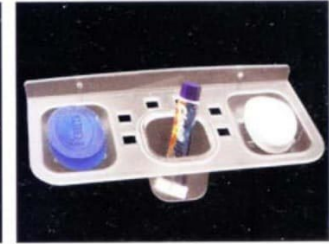

ABS SERIES

LAB-101
Wave
Corner Set of 3 Pcs

LAB-102 Jumbo Corner Set of 3 Pcs.

LAB-103 Soap Dish Rectangular

LAB-104 Soap Dish oval

LAB-105 Soap Dish Double

LAB-106 2-in-1

LAB-107 3-in-1

LAB-108 4-in-1

LAB-109 Multi User

LAB-110 5-in-1

LAB-111 Oval Shelf

LAB-112 20" Shelf with Tumbler

LAB-113 Shelf Rectangular Size : 12", 15", 18"

LAB-116 Multi Shelf

LAB-117 Set Top Box Stand