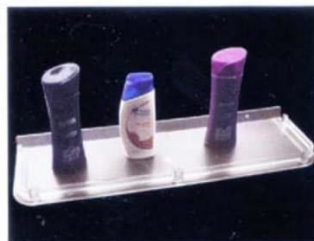

ABS SERIES

LAB-101
Wave
Corner Set of 3 Pcs

LAB-102 Jumbo Corner Set of 3 Pcs.

LAB-103 Soap Dish Rectangular

LAB-104 Soap Dish oval

LAB-105 Soap Dish Double

LAB-106 2-in-1

LAB-107 3-in-1

LAB-108 4-in-1

LAB-109 Multi User

LAB-110 5-in-1

LAB-111 Oval Shelf

LAB-112 20" Shelf with Tumbler

LAB-113 Shelf Rectangular Size : 12", 15", 18"

LAB-116 Multi Shelf

LAB-117 Set Top Box Stand