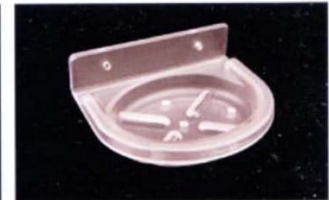

ABS SERIES

LAB-101
Wave
Corner Set of 3 Pcs

LAB-102 Jumbo Corner Set of 3 Pcs.

LAB-103 Soap Dish Rectangular

LAB-104 Soap Dish oval

LAB-105 Soap Dish Double

LAB-106 2-in-1

LAB-107 3-in-1

LAB-108 4-in-1

LAB-109 Multi User

LAB-110 5-in-1

LAB-111 Oval Shelf

LAB-112 20" Shelf with Tumbler

LAB-113 Shelf Rectangular Size : 12", 15", 18"

LAB-116 Multi Shelf

LAB-117 Set Top Box Stand