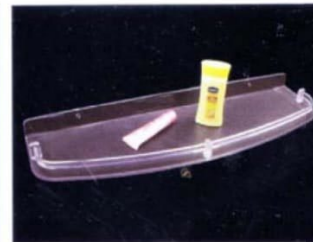

ABS SERIES

LAB-101
Wave
Corner Set of 3 Pcs

LAB-102 Jumbo Corner Set of 3 Pcs.

LAB-103 Soap Dish Rectangular

LAB-104 Soap Dish oval

LAB-105 Soap Dish Double

LAB-106 2-in-1

LAB-107 3-in-1

LAB-108 4-in-1

LAB-109 Multi User

LAB-110 5-in-1

LAB-111 Oval Shelf

LAB-112 20" Shelf with Tumbler

LAB-113 Shelf Rectangular Size : 12", 15", 18"

LAB-116 Multi Shelf

LAB-117 Set Top Box Stand