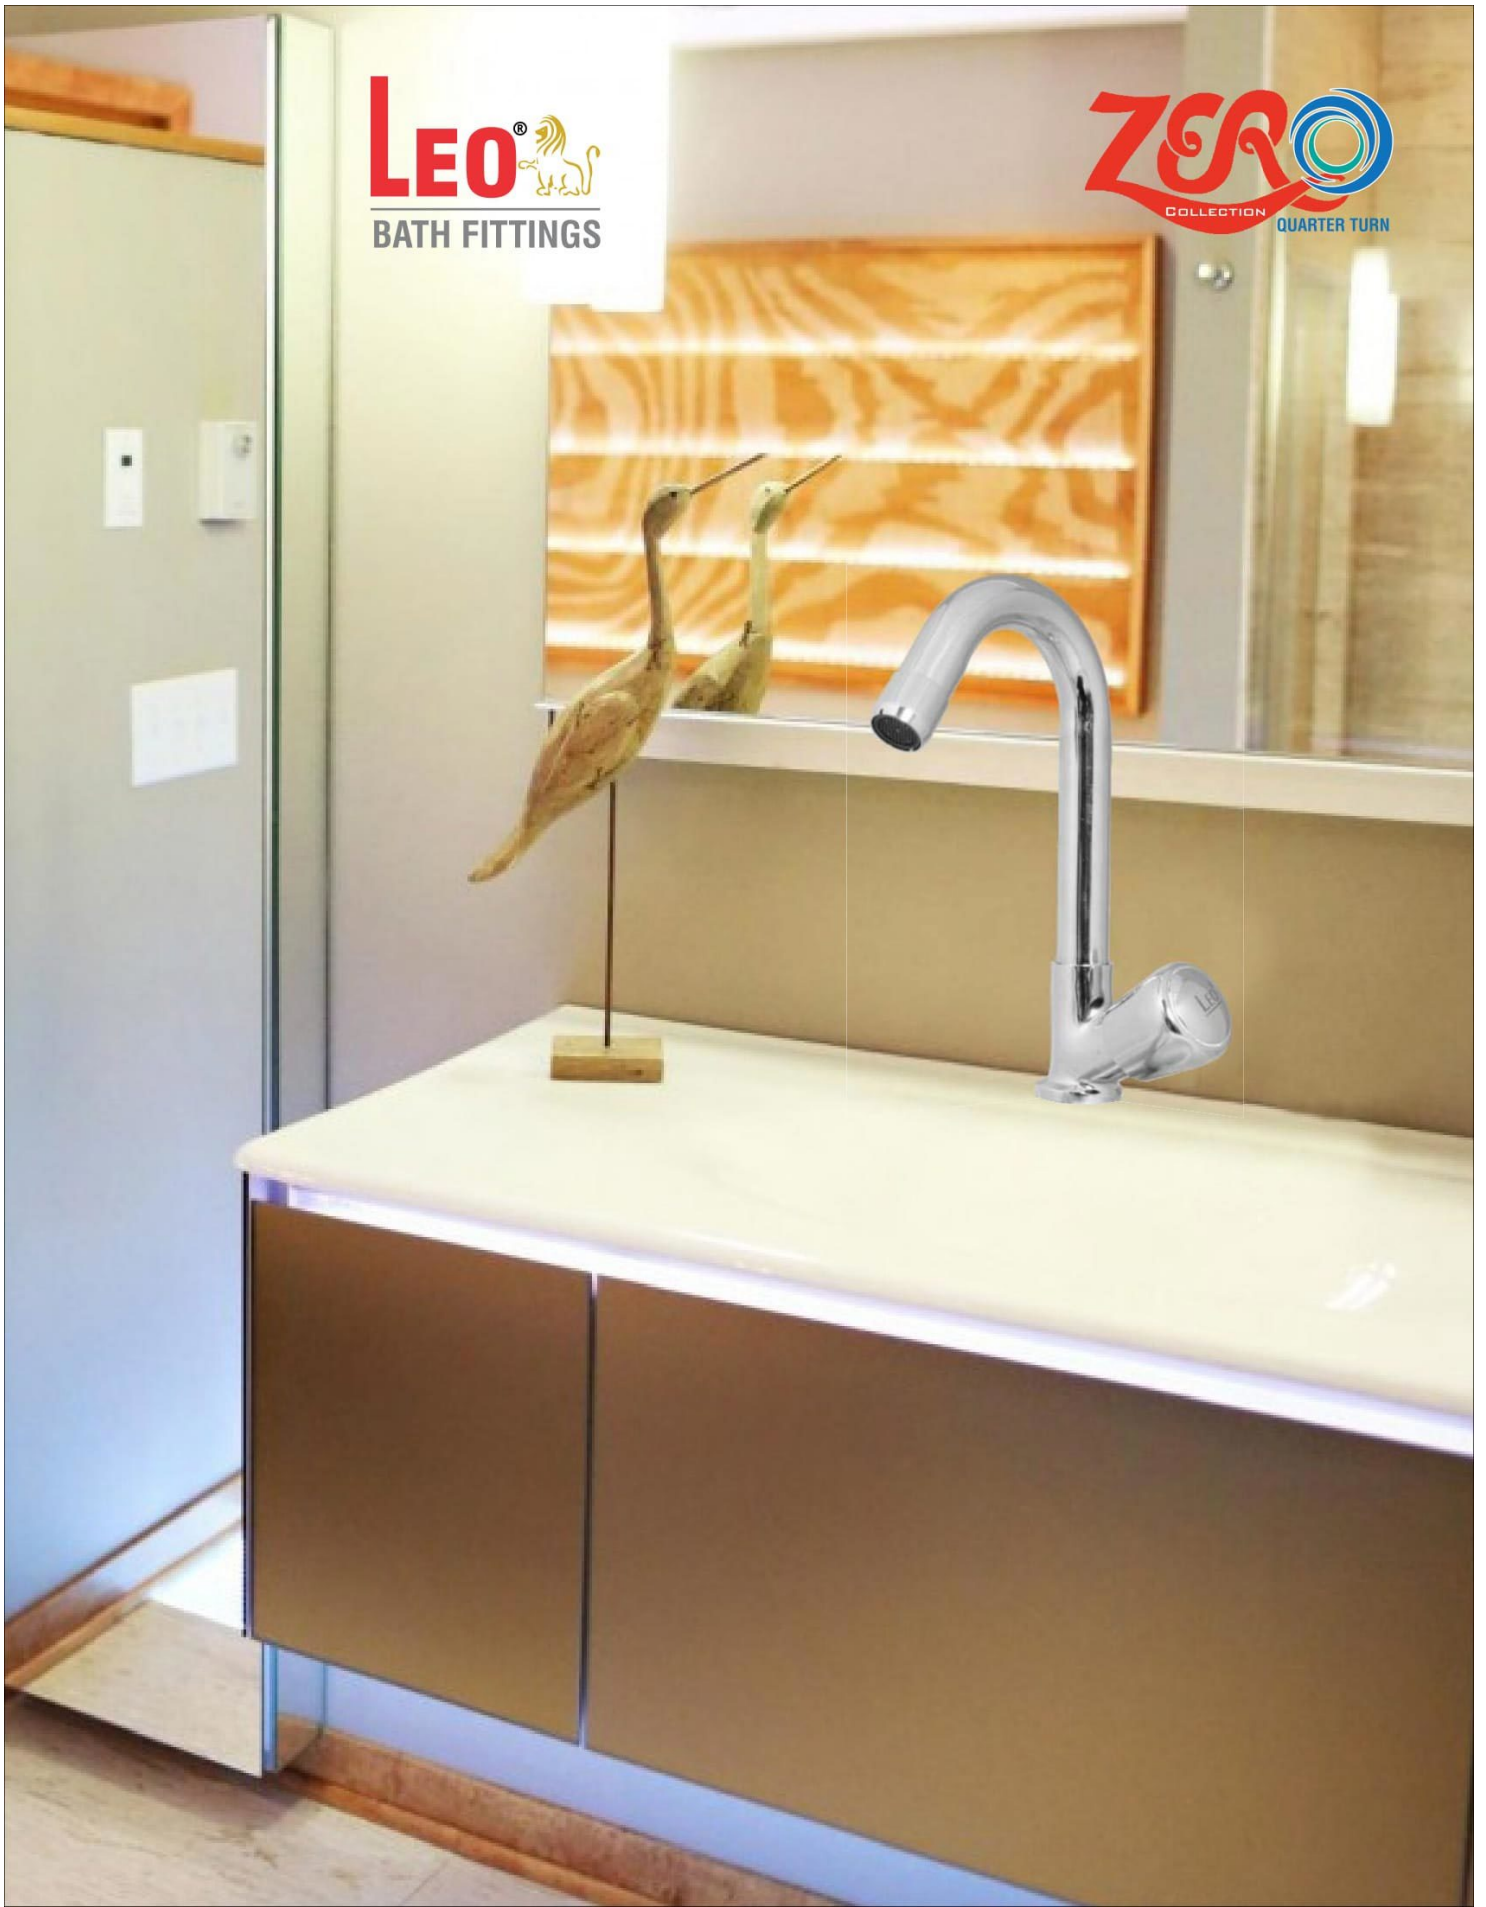

**ZERO**  
COLLECTION  
QUARTER TURN

LZE-1001

Short Body

15 mm

LZE-1002

Angle Valve

15 mm

LZE-1003