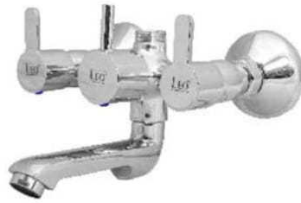

15 mm  
₹ 760.00  
20 mm  
₹ 760.00

LCU-3008

Washing  
Machine Cock

15 mm  
₹ 399.00

LFU-4009

Sink Cock  
With Brass Spout

15 mm  
₹ 1060.00

LFU-4010

Swan Neck  
Pillar Cock With Brass Spout

15 mm  
₹ 1060.00

LFU-4011

Central Hole Basin  
Mixer

15 mm  
₹ 1350.00

LFU-4012

Sink Mixer  
With Brass Spout

15 mm  
₹ 2100.00

LCU-4013

Brass Body Wall Mixer  
Non Telephonic

15 mm  
₹ 2000.00

LFU-4014

Brass Body Wall Mixer  
Telephonic

15 mm  
₹ 3200.00

LFU-4015

Brass Body Wall Mixer  
Telephonic with Crutch