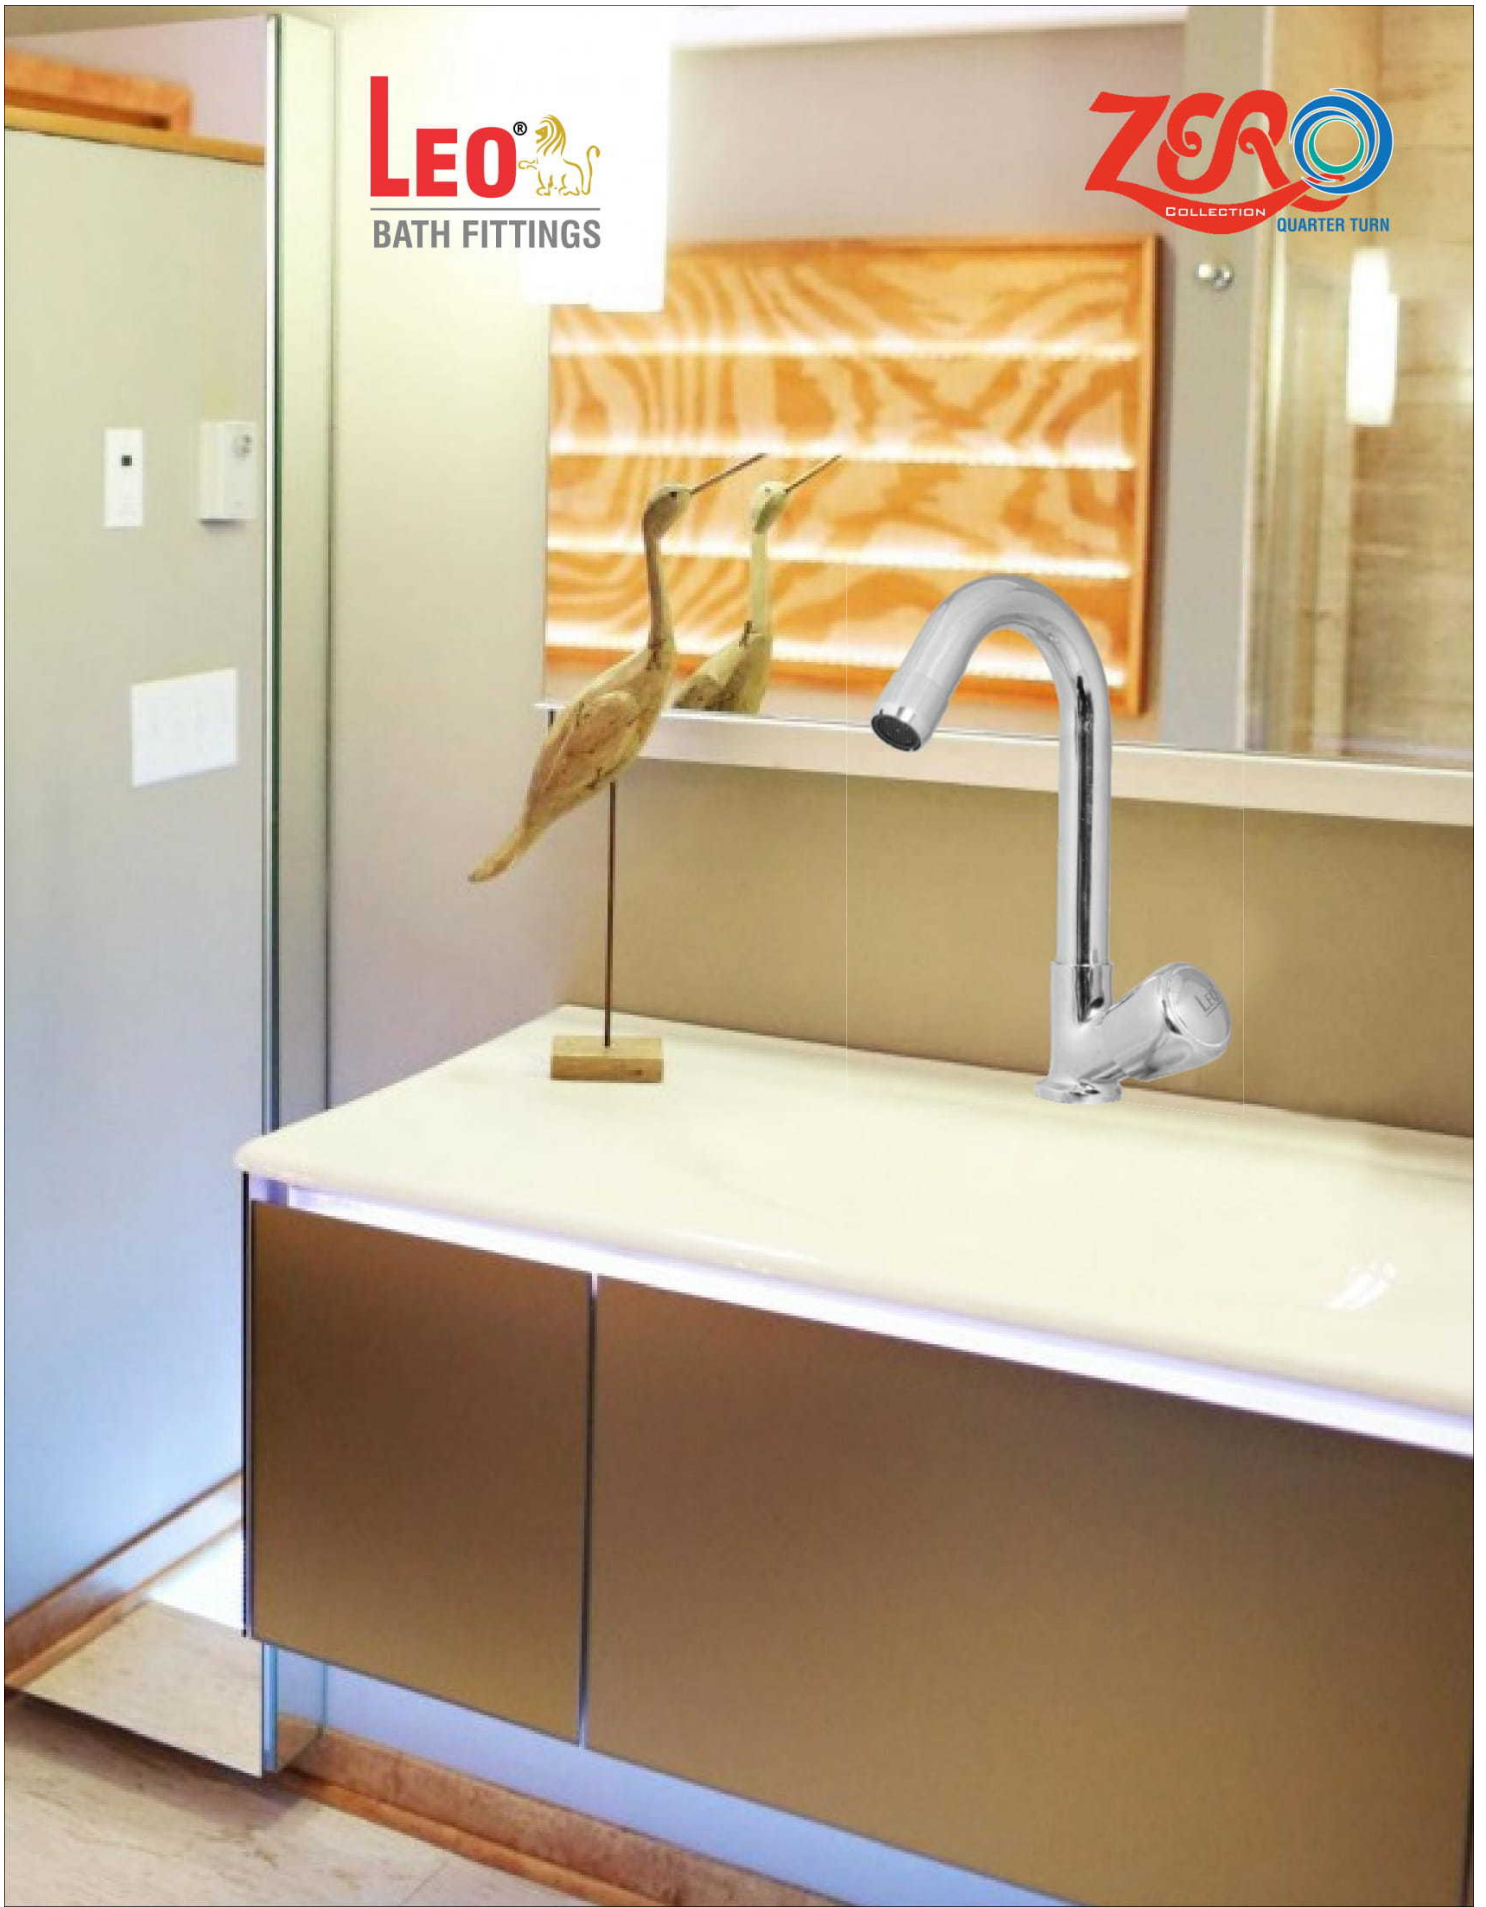

**LEO**<sup>®</sup>  
BATH FITTINGS

**ZERO**  
COLLECTION  
QUARTER TURN

LZE-1001

Short Body

15 mm  
₹ 275.00

LZE-1002

Angle Valve

15 mm  
₹ 265.00

Sink Cock  
With S.S Spout

15 mm  
₹ 698.00

LZE-1010

Swan Neck  
Pillar Cock with S.S Spout

15 mm  
₹ 698.00

LZE-1011

CENTRAL HOLE BASIN  
MIXER

15 mm  
₹ 1220.00